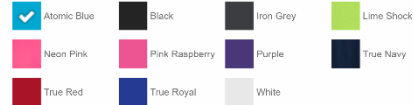

## S&S Fidel Military Cap – VC800 One Size Black or Tan \$25

The Most Comfortable Sock on Earth. Proprietary blend of combed terry cotton, micro polyester and spandex that is sewn on terry machines. Sweat-wicking and antimicrobial properties are added to the footbed. It features a padded footbed, compression calves. Double elastic to stay up on the calf. Micropoly features on foot to stay breathable.

Sizes: S-XL

WSC Socks- WSC16 \$20

Color selected:  Atomic Blue